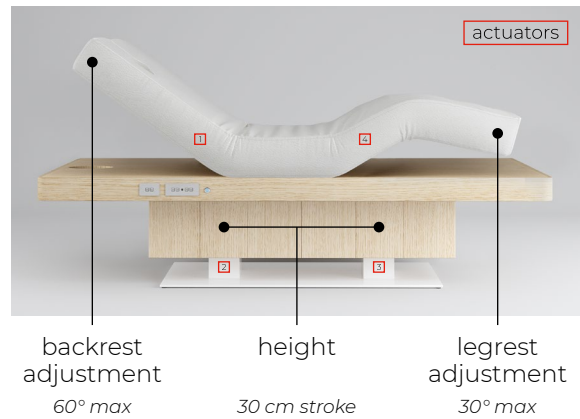

S_04

Full electric multifunctional SPA massage bed | Wood effect and metal finish

Electric adjustment of height, backrest and legrest, with 4 actuators

Mattress with 3 layers of foam to offer deep support and comfort

Three-doors storage with push-pull opening

✓ Features

Electric adjustments

Plateau shape

SQUARED plateau and mattress

ROUNDED plateau and mattress

Mattress

✓ Extra features

- Memory foam layer for exclusive extra comfort
- Long Infrared Heating System to enhance Client's experience
- High Definition immersive sound system through vibrations
- Chromo LED system integrated under the bed's plateau
- Different plateau width
84 cm (33") - Standard
76 cm (29,2") - Optional
- External head support
- Ergonomic armrests integrated into mattress
- Electrical preparation for a Hot Towel Cabinet inside the storage
lxwxh
Front: 44,7 x 46,8 x 31,3 cm (17,6 x 18,4 x 12,3")
Side: 18,7 x 46,8 x 30,1 cm (7,4 x 18,4 x 11,9")