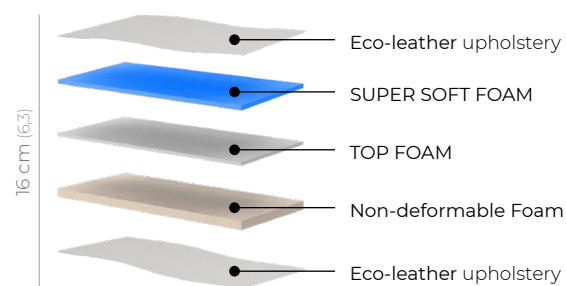

S_04

Full electric multifunctional SPA massage bed | Wood effect and metal finish

Electric adjustment of height, backrest and legrest, with 4 actuators

Mattress with 3 layers of foam to offer deep support and comfort

Three-doors storage with push-pull opening

✓ Features

Electric adjustments

Plateau shape

SQUARED plateau and mattress

ROUNDED plateau and mattress

Mattress

✓ Extra features

- Memory foam layer for exclusive extra comfort
- Long Infrared Heating System to enhance Client's experience
- High Definition immersive sound system through vibrations
- Chromo LED system integrated under the bed's plateau
- Different plateau width
84 cm (33") - Standard
76 cm (29,2") - Optional
- External head support
- Ergonomic armrests integrated into mattress
- Electrical preparation for a Hot Towel Cabinet inside the storage
lxwxh
Front: 44,7 x 46,8 x 31,3 cm (17,6 x 18,4 x 12,3")
Side: 18,7 x 46,8 x 30,1 cm (7,4 x 18,4 x 11,9")